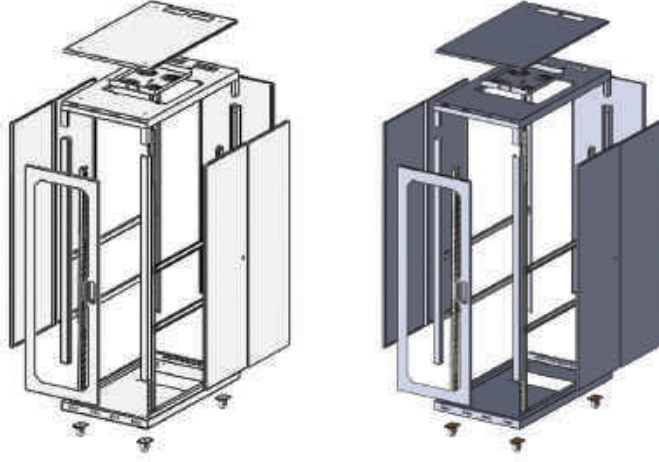

YAN GÖRÜNÜM

ÖN GÖRÜNÜM

ARKA GÖRÜNÜM