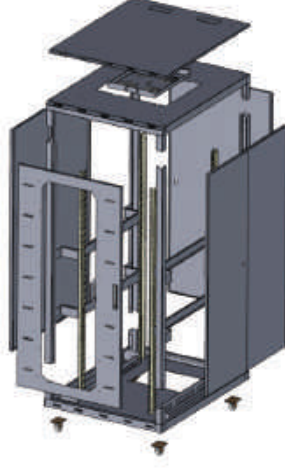

1000 mm

800 mm

800 mm

■ 32U 800X1000

Özellikler

- 19" standardında her türlü cihaz bağlanabilir.
- 2 li ve 4 lü 6 lı fan takılabilir.
- Özel şapka tasarımı ile üst kısımdan fan bölümüne erişim.
- 180 derece açılabilen havalandırma delikli Kilitli ön arka ve yan kapılar.
- Metal çerçeve korumalı 4 mm kalınlığında darbeye dayanıklı temperli ön cam kapı.
- Kolay sökülebilir anahtarlı, yaylı menteşeli ön -arka ve yan kapılar.
- 5 yıl garantili RAL 9005 elektrostatik toz boya.
- Güçlendirilmiş alt ve üst şase.
- Alt-üst şase ve şapka kısmında özel havalandırma delikleri.
- Alt şasede 350x250 mm fırçalı kablo giriş yuvası.
- 1,2mm-1,5mm DKP sac.
- İstenilen aralıkta ayarlanabilir ön-arka cihaz dikmeleri.
- 2 mm kalınlığında galvaniz cihaz dikmeleri.
- Kolay sökülüp takılabilir Demonte sisteme uygun üretim.
- Ön ve arka kapılar için perfore veya cam kapı seçimi.